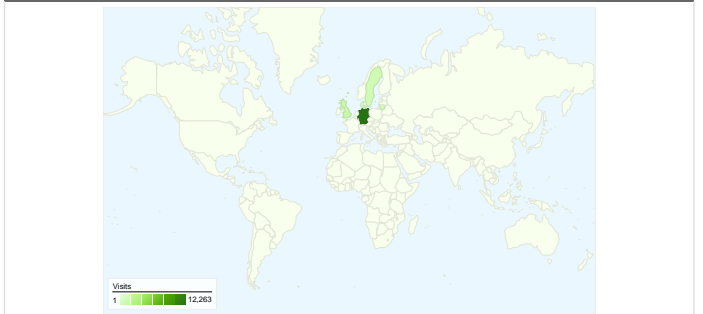

Site Usage

18,329 Visits

65.47% Bounce Rate

32,100 Page Views

00:03:31 Avg. Time on Site

1.75 Pages/Visit

32.29% % New Visits

Visitors Overview

Map Overlay world

6,439 people visited this site

18,329 Visits

6,439 Absolute Unique Visitors

32,100 Page Views

1.75 Average Page Views

00:03:31 Time on Site

65.47% Bounce Rate