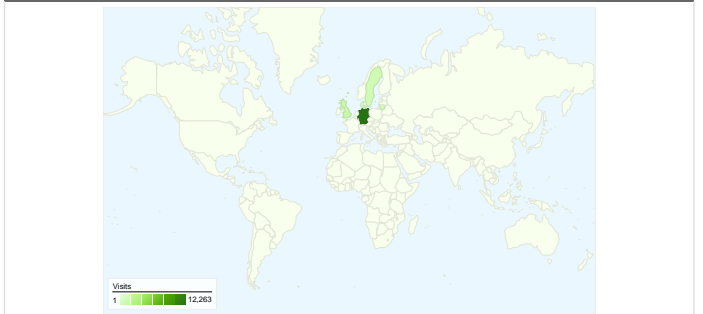

Site Usage

18,329 Visits

65.47% Bounce Rate

32,100 Page Views

00:03:31 Avg. Time on Site

1.75 Pages/Visit

32.29% % New Visits

Visitors Overview

Map Overlay world

6,439 people visited this site

18,329 Visits

6,439 Absolute Unique Visitors

32,100 Page Views

1.75 Average Page Views

00:03:31 Time on Site

65.47% Bounce Rate

18,329 visits came from 56 countries/territories

Site Usage

Country/Territory	Visits	Pages/Visit	Avg. Time on Site	% New Visits	Bounce Rate
Germany	12,263	1.78	00:03:28	31.21%	64.57%
United Kingdom	1,551	1.81	00:04:47	34.04%	63.77%
Lithuania	1,177	1.84	00:04:15	34.15%	67.03%
Sweden	1,159	1.56	00:03:11	26.40%	67.64%
Denmark	476	1.70	00:04:00	29.83%	64.29%
Poland	319	2.05	00:03:50	37.93%	61.76%
United States	164	1.34	00:01:52	42.07%	78.05%
Netherlands	141	1.40	00:01:59	31.91%	73.05%
Austria	135	1.64	00:03:04	40.00%	64.44%
Spain	106	1.66	00:01:43	50.00%	82.08%