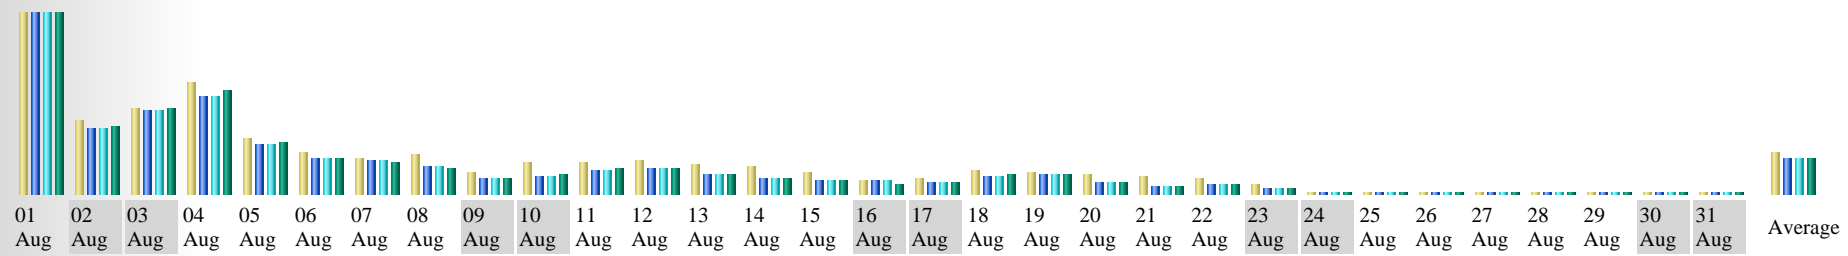

Remark: The statistics are without the stats of the sites from OC race tracker www.eventserver.co.uk which you may see on page 4 to 6

Day	Number of visits	Pages	Hits	Bandwidth
01 Jul 2008	339	3200	3200	62.29 MB
02 Jul 2008	301	2493	2493	47.63 MB
03 Jul 2008	326	2837	2837	51.70 MB
04 Jul 2008	303	2301	2301	40.62 MB
05 Jul 2008	157	1085	1085	19.71 MB
06 Jul 2008	178	1306	1306	24.65 MB
07 Jul 2008	353	2956	2956	54.73 MB
08 Jul 2008	387	3507	3507	60.14 MB
09 Jul 2008	329	2547	2547	48.32 MB
10 Jul 2008	330	3010	3010	57.42 MB
11 Jul 2008	245	2019	2019	38.87 MB
12 Jul 2008	180	1827	1827	31.98 MB
13 Jul 2008	248	2155	2155	36.56 MB
14 Jul 2008	563	6215	6215	105.86 MB
15 Jul 2008	560	6840	6840	121.34 MB
16 Jul 2008	567	5823	5823	106.58 MB
17 Jul 2008	673	6732	6732	121.15 MB
18 Jul 2008	826	8973	8973	161.23 MB
19 Jul 2008	1157	12886	12886	221.45 MB
20 Jul 2008	1457	14456	14456	246.34 MB
21 Jul 2008	2329	26553	26553	453.04 MB
22 Jul 2008	1522	15773	15773	260.07 MB
23 Jul 2008	1797	16607	16607	268.97 MB

18,329 visits came from 56 countries/territories

Site Usage

Country/Territory	Visits	Pages/Visit	Avg. Time on Site	% New Visits	Bounce Rate
Germany	12,263	1.78	00:03:28	31.21%	64.57%
United Kingdom	1,551	1.81	00:04:47	34.04%	63.77%
Lithuania	1,177	1.84	00:04:15	34.15%	67.03%
Sweden	1,159	1.56	00:03:11	26.40%	67.64%
Denmark	476	1.70	00:04:00	29.83%	64.29%
Poland	319	2.05	00:03:50	37.93%	61.76%
United States	164	1.34	00:01:52	42.07%	78.05%
Netherlands	141	1.40	00:01:59	31.91%	73.05%
Austria	135	1.64	00:03:04	40.00%	64.44%
Spain	106	1.66	00:01:43	50.00%	82.08%