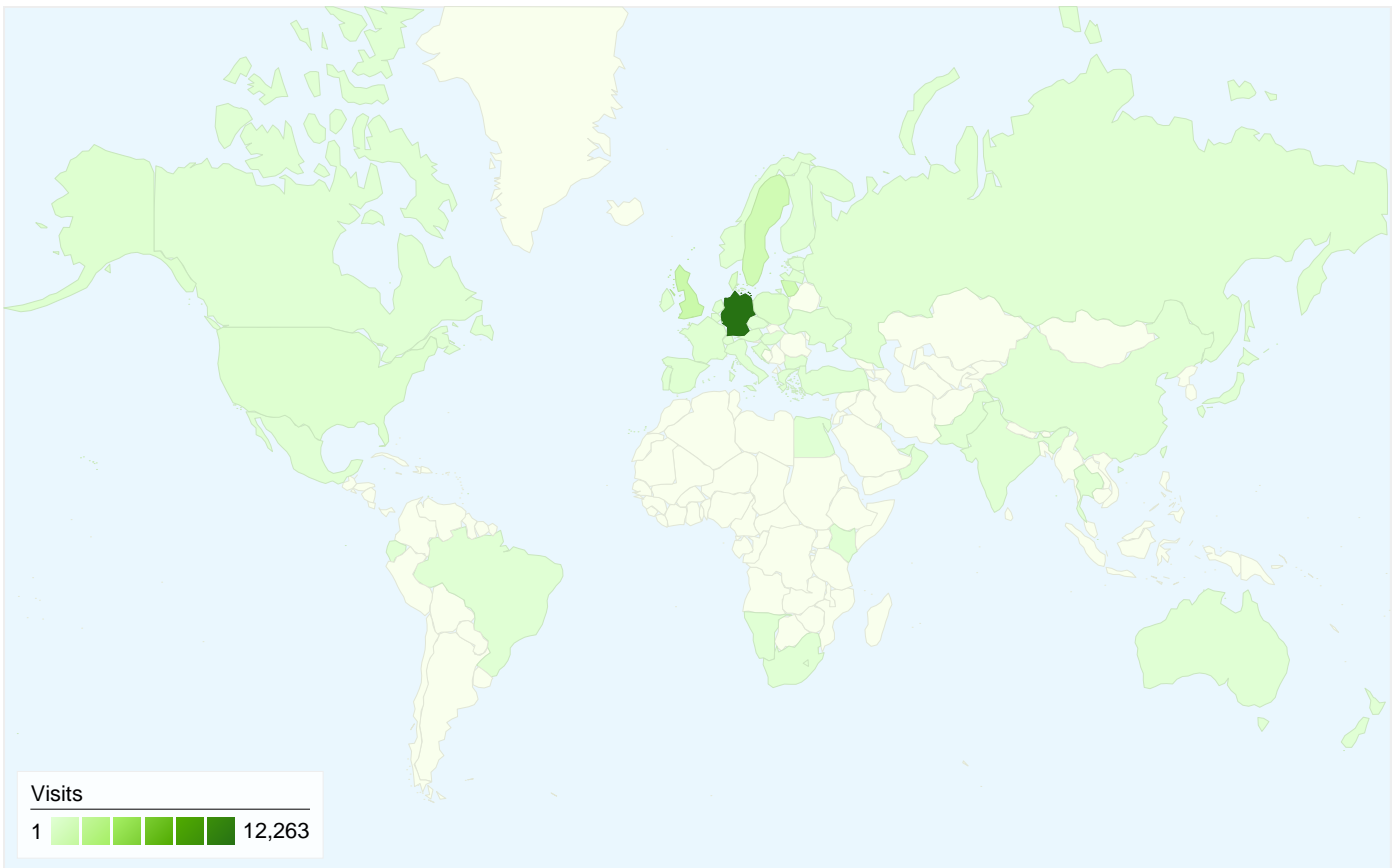

Map Overlay world

6,439 people visited this site

18,329 Visits

6,439 Absolute Unique Visitors

32,100 Page Views

1.75 Average Page Views

00:03:31 Time on Site

65.47% Bounce Rate

18,329 visits came from 56 countries/territories

Site Usage

Country/Territory	Visits	Pages/Visit	Avg. Time on Site	% New Visits	Bounce Rate
Germany	12,263	1.78	00:03:28	31.21%	64.57%
United Kingdom	1,551	1.81	00:04:47	34.04%	63.77%
Lithuania	1,177	1.84	00:04:15	34.15%	67.03%
Sweden	1,159	1.56	00:03:11	26.40%	67.64%
Denmark	476	1.70	00:04:00	29.83%	64.29%
Poland	319	2.05	00:03:50	37.93%	61.76%
United States	164	1.34	00:01:52	42.07%	78.05%
Netherlands	141	1.40	00:01:59	31.91%	73.05%
Austria	135	1.64	00:03:04	40.00%	64.44%
Spain	106	1.66	00:01:43	50.00%	82.08%