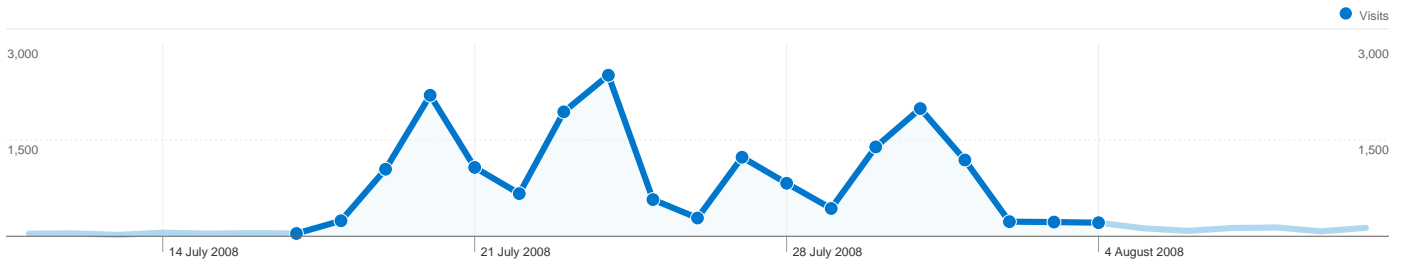

Site Usage

18,329 Visits

65.47% Bounce Rate

32,100 Page Views

00:03:31 Avg. Time on Site

1.75 Pages/Visit

32.29% % New Visits

Visitors Overview

Map Overlay world