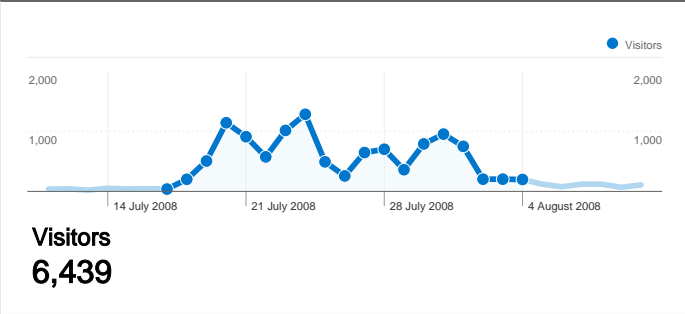

Site Usage

18,329 Visits

65.47% Bounce Rate

32,100 Page Views

00:03:31 Avg. Time on Site

1.75 Pages/Visit

32.29% % New Visits

Visitors Overview