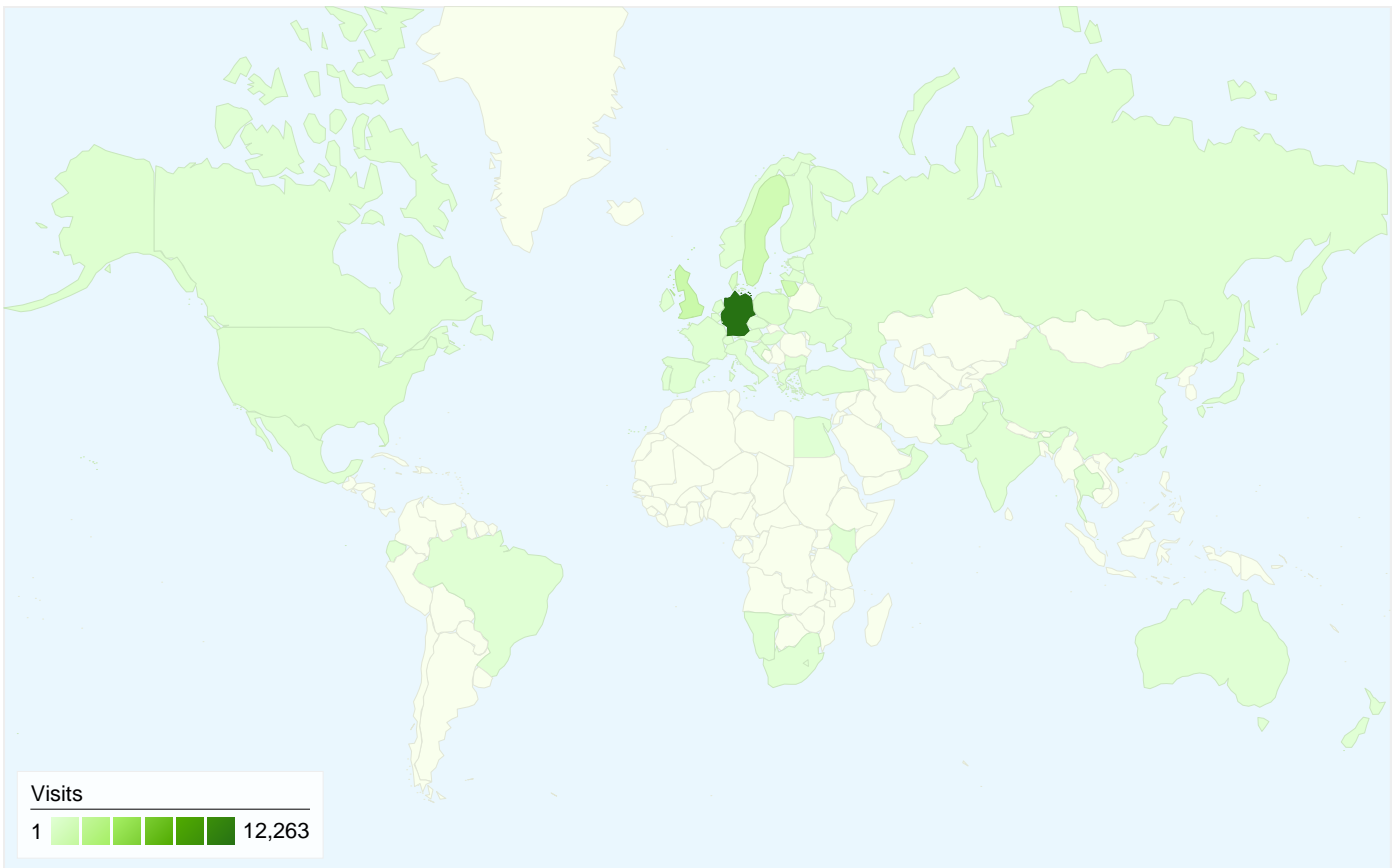

Map Overlay world

6,439 people visited this site

18,329 Visits

6,439 Absolute Unique Visitors

32,100 Page Views

1.75 Average Page Views

00:03:31 Time on Site

65.47% Bounce Rate

18,329 visits came from 56 countries/territories

Site Usage

Visits 18,329 % of Site Total: 100.00%	Pages/Visit 1.75 Site Avg: 1.75 (0.00%)	Avg. Time on Site 00:03:31 Site Avg: 00:03:31 (0.00%)	% New Visits 32.30% Site Avg: 32.29% (0.03%)	Bounce Rate 65.47% Site Avg: 65.47% (0.00%)
---	--	--	---	--