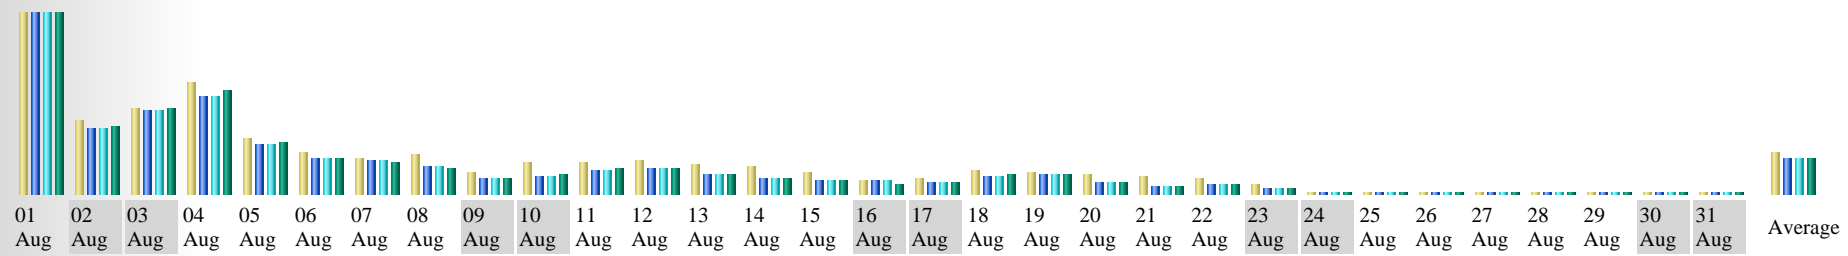

Day	Number of visits	Pages	Hits	Bandwidth
01 Jul 2008	339	3200	3200	62.29 MB
02 Jul 2008	301	2493	2493	47.63 MB
03 Jul 2008	326	2837	2837	51.70 MB
04 Jul 2008	303	2301	2301	40.62 MB
05 Jul 2008	157	1085	1085	19.71 MB
06 Jul 2008	178	1306	1306	24.65 MB
07 Jul 2008	353	2956	2956	54.73 MB
08 Jul 2008	387	3507	3507	60.14 MB
09 Jul 2008	329	2547	2547	48.32 MB
10 Jul 2008	330	3010	3010	57.42 MB
11 Jul 2008	245	2019	2019	38.87 MB
12 Jul 2008	180	1827	1827	31.98 MB
13 Jul 2008	248	2155	2155	36.56 MB
14 Jul 2008	563	6215	6215	105.86 MB
15 Jul 2008	560	6840	6840	121.34 MB
16 Jul 2008	567	5823	5823	106.58 MB
17 Jul 2008	673	6732	6732	121.15 MB
18 Jul 2008	826	8973	8973	161.23 MB
19 Jul 2008	1157	12886	12886	221.45 MB
20 Jul 2008	1457	14456	14456	246.34 MB
21 Jul 2008	2329	26553	26553	453.04 MB
22 Jul 2008	1522	15773	15773	260.07 MB
23 Jul 2008	1797	16607	16607	268.97 MB

Day	Number of visits	Pages	Hits	Bandwidth
01 Aug 2008	1572	14939	14939	293.36 MB
02 Aug 2008	645	5459	5459	110.21 MB
03 Aug 2008	740	6825	6825	137.31 MB
04 Aug 2008	974	8110	8110	168.48 MB
05 Aug 2008	486	4123	4123	84.74 MB
06 Aug 2008	365	2903	2903	58.47 MB
07 Aug 2008	308	2767	2767	50.89 MB
08 Aug 2008	339	2290	2290	42.06 MB
09 Aug 2008	184	1162	1162	23.43 MB
10 Aug 2008	278	1488	1488	30.30 MB
11 Aug 2008	276	1895	1895	39.41 MB
12 Aug 2008	286	2029	2029	40.70 MB
13 Aug 2008	248	1542	1542	31.95 MB
14 Aug 2008	230	1255	1255	24.63 MB
15 Aug 2008	177	999	999	20.00 MB
16 Aug 2008	119	1068	1068	16.05 MB
17 Aug 2008	129	882	882	18.03 MB
18 Aug 2008	202	1482	1482	29.86 MB
19 Aug 2008	177	1546	1546	30.02 MB
20 Aug 2008	161	906	906	18.78 MB
21 Aug 2008	142	634	634	13.00 MB
22 Aug 2008	138	709	709	14.84 MB
23 Aug 2008	78	375	375	7.54 MB