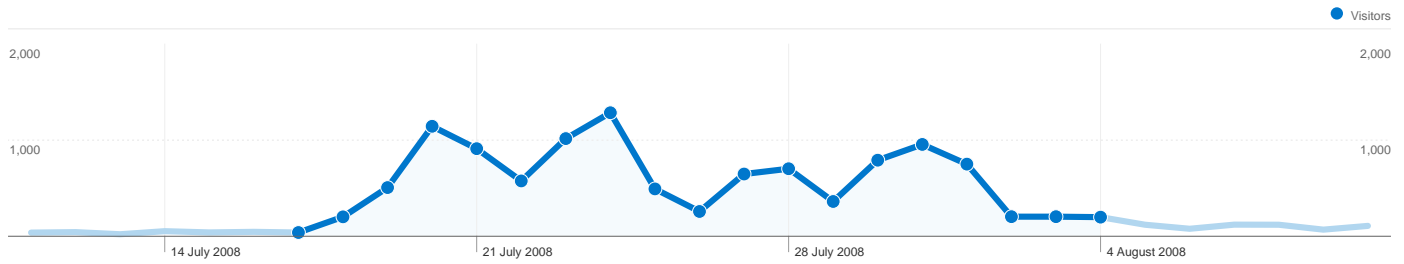

6,439 people visited this site

18,329 Visits

6,439 Absolute Unique Visitors

32,100 Page Views

1.75 Average Page Views

00:03:31 Time on Site

65.47% Bounce Rate

32.29% New Visits

Technical Profile

Browser	Visits	% visits	Connection Speed	Visits	% visits
Internet Explorer	11,666	63.65%	DSL	8,304	45.31%
Firefox	5,444	29.70%	Unknown	5,299	28.91%
Safari	840	4.58%	Dialup	3,118	17.01%
Opera	316	1.72%	T1	973	5.31%
Mozilla	41	0.22%	Cable	569	3.10%